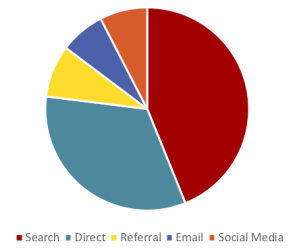

November 2018

@NCStateENT

entrepreneurship.ncsu.edu

2,690
sessions

1,748
USERS

Month-to-Month Comparison

Average Reach Per Post

Network Referrals

New Users

Acquisition

Page Performance

Page Performance	Page Views	% Pageviews
/gew/	484	7.78
/event/wolf-den	474	7.62
/event/gew-kickoff	419	6.74
/calendar	327	5.26
/news	251	4.03

Queries

Queries	Impressions
entrepreneurship	202
nc state entrepreneurship	93
entrepreneurs	91
ncsu entrepreneurship	83
ei	41