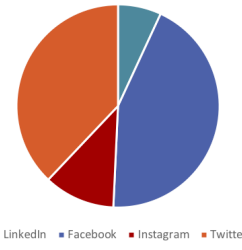

November 2018

@NCStateENT

entrepreneurship.ncsu.edu

2,690
sessions

1,748
USERS

Month-to-Month Comparison

Average Reach Per Post

Network Referrals

New Users

Acquisition

Page Performance

Page Performance	Page Views	% Pageviews
/gew/	484	7.78
/event/wolf-den	474	7.62
/event/gew-kickoff	419	6.74
/calendar	327	5.26
/news	251	4.03

Queries

Queries	Impressions
entrepreneurship	202
nc state entrepreneurship	93
entrepreneurs	91
ncsu entrepreneurship	83
ei	41