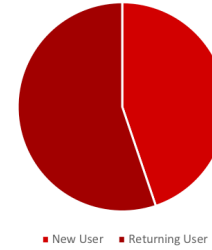

November 2018

@NCStateENT

entrepreneurship.ncsu.edu

2,690
sessions

1,748
USERS

Month-to-Month Comparison

Average Reach Per Post

Network Referrals

New Users

Acquisition

Page Performance

Page Performance	Page Views	% Pageviews
/gew/	484	7.78
/event/wolf-den	474	7.62
/event/gew-kickoff	419	6.74
/calendar	327	5.26
/news	251	4.03

Queries

Queries	Impressions
entrepreneurship	202
nc state entrepreneurship	93
entrepreneurs	91
ncsu entrepreneurship	83
ei	41