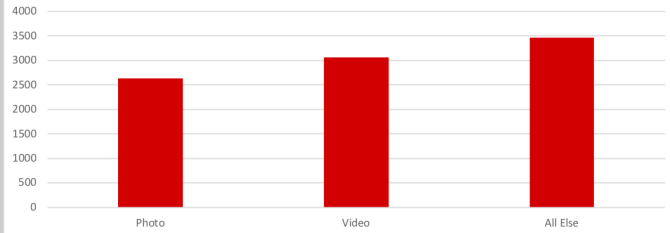

November 2018

@NCStateENT

entrepreneurship.ncsu.edu

2,690
sessions

1,748
USERS

Month-to-Month Comparison

Average Reach Per Post

Network Referrals

New Users

Acquisition

Page Performance

Page Performance	Page Views	% Pageviews
/gew/	484	7.78
/event/wolf-den	474	7.62
/event/gew-kickoff	419	6.74
/calendar	327	5.26
/news	251	4.03

Queries

Queries	Impressions
entrepreneurship	202
nc state entrepreneurship	93
entrepreneurs	91
ncsu entrepreneurship	83
ei	41