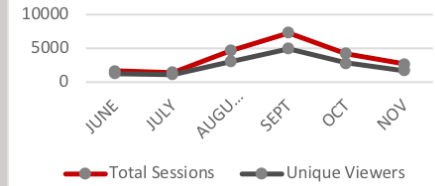

November 2018

@NCStateENT

entrepreneurship.ncsu.edu

2,690
sessions

1,748
USERS

Month-to-Month Comparison

Average Reach Per Post

Network Referrals

New Users

Acquisition

Page Performance

Page Performance	Page Views	% Pageviews
/gew/	484	7.78
/event/wolf-den	474	7.62
/event/gew-kickoff	419	6.74
/calendar	327	5.26
/news	251	4.03

Queries

Queries	Impressions
entrepreneurship	202
nc state entrepreneurship	93
entrepreneurs	91
ncsu entrepreneurship	83
ei	41