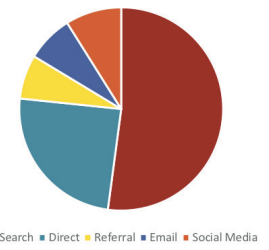

October 2018

@NCStateENT

entrepreneurship.ncsu.edu

4,257
sessions

2,800
USERS

Month-to-Month Comparison

Average Reach Per Post

Network Referrals

New Users

Acquisition

Platform

Followers

2,248
(-3)

810
(+49)

3,936
(+89)

172
(+17)

Impressions

9,848

6,860

130,403

4,696

Reach/Post

240

396

Impressions

151,808
total impressions

32.95%

Homepage
Bounce Rate