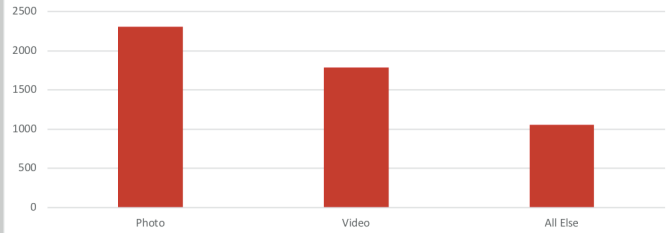

October 2018

@NCStateENT

entrepreneurship.ncsu.edu

4,257
sessions

2,800
USERS

Month-to-Month Comparison

Average Reach Per Post

Network Referrals

New Users

Acquisition

Platform

Followers

2,248
(-3)

810
(+49)

3,936
(+89)

172
(+17)

Impressions

9,848

6,860

130,403

4,696

Reach/Post

240

396