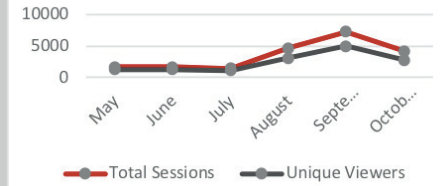

October 2018

@NCStateENT

entrepreneurship.ncsu.edu

4,257
sessions

2,800
USERS

Month-to-Month Comparison

Average Reach Per Post

Network Referrals

New Users

Acquisition

Platform

Followers

2,248
(-3)

810
(+49)

3,936
(+89)

172
(+17)

Impressions

9,848

6,860

130,403

4,696

Reach/Post

240

396