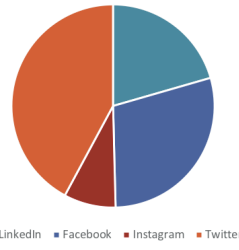

October 2018

@NCStateENT

entrepreneurship.ncsu.edu

4,257
sessions

2,800
USERS

Month-to-Month Comparison

Average Reach Per Post

Network Referrals

New Users

Acquisition

Platform

Followers

2,248
(-3)

810
(+49)

3,936
(+89)

172
(+17)

Impressions

9,848

6,860

130,403

4,696

Reach/Post

240

396