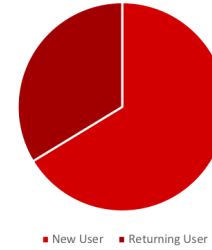

July 2018

@NCStateENT

entrepreneurship.ncsu.edu

1,437
sessions

1,118
USERS

Month-to-Month Comparison

Average Reach Per Post

Network Referrals

New Users

Acquisition

Platform

Followers

2,221
(+8)

642
(+20)

3,639
(+152)

112
(+32)

Impressions

6,640

4,528

41,200

4,956

Reach/Post

349

333