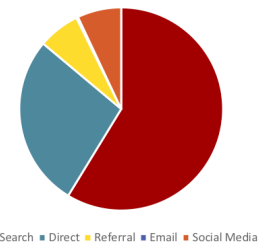

July 2018

@NCStateENT

entrepreneurship.ncsu.edu

1,437
sessions

1,118
USERS

Month-to-Month Comparison

Average Reach Per Post

Network Referrals

New Users

Acquisition

Platform

Followers

2,221
(+8)

642
(+20)

3,639
(+152)

112
(+32)

Impressions

6,640

4,528

41,200

4,956

Reach/Post

349

333