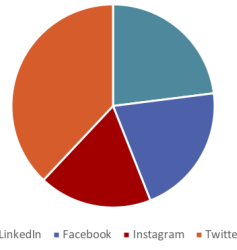

July 2018

@NCStateENT

entrepreneurship.ncsu.edu

1,437
sessions

1,118
USERS

Month-to-Month Comparison

Average Reach Per Post

Network Referrals

New Users

Acquisition

Platform

Followers

2,221
(+8)

642
(+20)

3,639
(+152)

112
(+32)

Impressions

6,640

4,528

41,200

4,956

Reach/Post

349

333