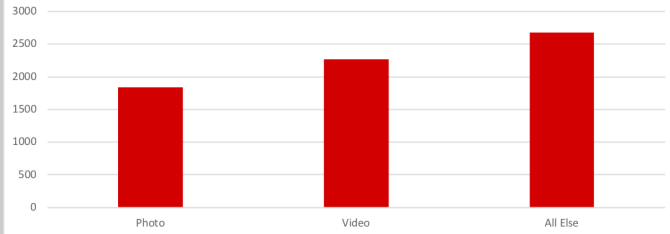

July 2018

@NCStateENT

entrepreneurship.ncsu.edu

1,437
sessions

1,118
USERS

Month-to-Month Comparison

Average Reach Per Post

Network Referrals

New Users

Acquisition

Platform

Followers

2,221
(+8)

642
(+20)

3,639
(+152)

112
(+32)

Impressions

6,640

4,528

41,200

4,956

Reach/Post

349

333