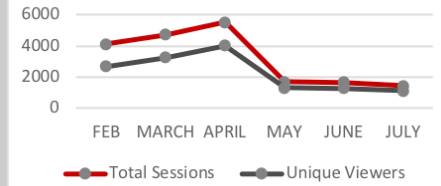

July 2018

@NCStateENT

entrepreneurship.ncsu.edu

1,437
sessions

1,118
USERS

Month-to-Month Comparison

Average Reach Per Post

Network Referrals

New Users

Acquisition

Platform

Followers

2,221
(+8)

642
(+20)

3,639
(+152)

112
(+32)

Impressions

6,640

4,528

41,200

4,956

Reach/Post

349

333